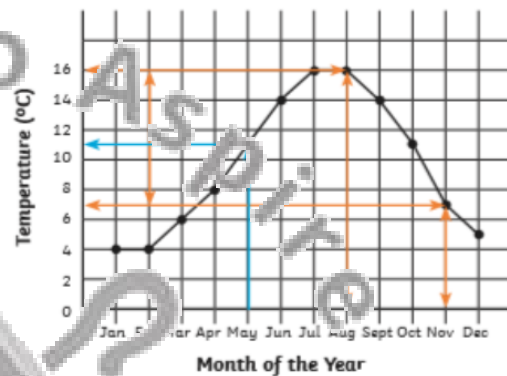

Knowledge

- Circles
- The mean

Skills

- Read and interpret line graphs
- Draw line graphs
- Use line graphs to solve problems
- Read and interpret pie charts
- Pie charts with percentages
- Draw pie charts

Vocabulary

Data, survey, line graph, tally chart, timetable, continuous data, scale, predict, pattern, interpret, label, axis, mean average, pie chart

Read and Interpret Line Graphs

Here is a line graph showing the average temperature each month.

It is important to read all the labels carefully. The y-axis shows the temperature in intervals of 2°C on a scale of 0°C to 16°C.

The x-axis shows the months of the year. The points show the average temperature for each month.